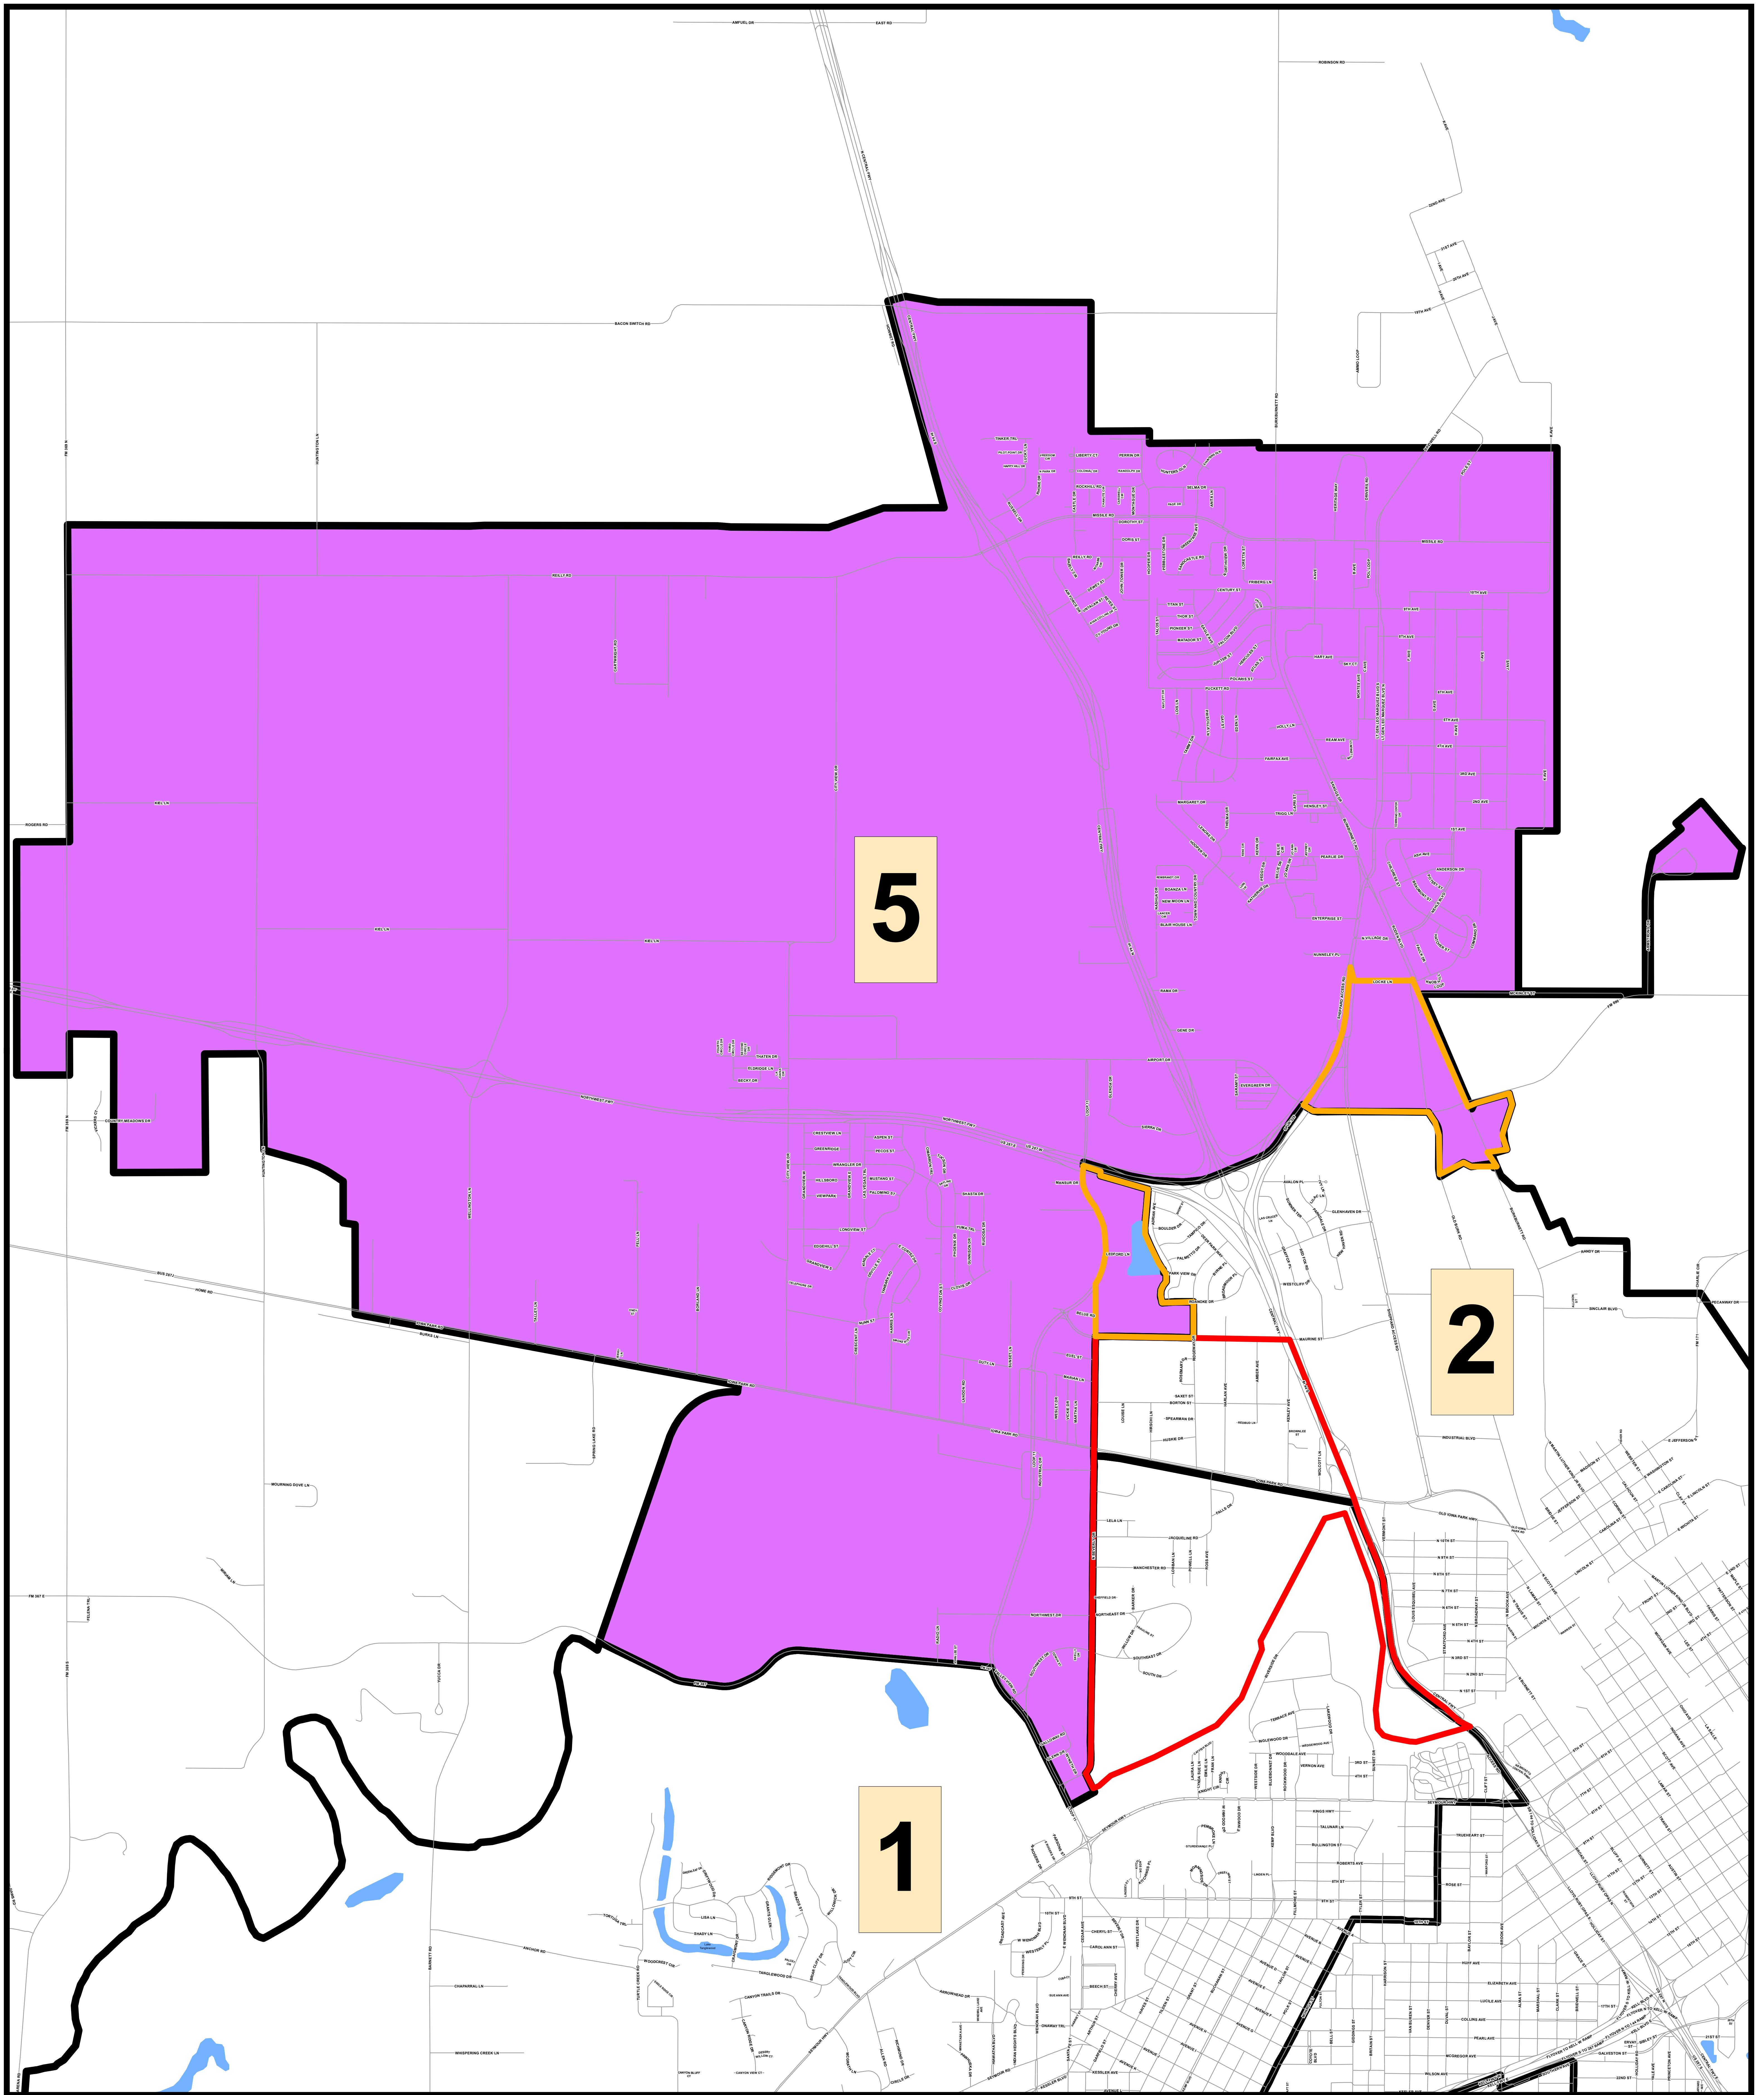

Council District 5 Boundary Changes - 2022

CITY OF WICHITA FALLS, PLANNING DIVISION

MAP PRODUCED BY: Cedric Hu

DATE PRODUCED: 7 November 2022

Disclaimer

The City of Wichita Falls has attempted to verify the accuracy of the information contained in the following map at the time of publication. The City of Wichita Falls assumes no liability for any errors, omissions, or inaccuracies in the information provided regardless of how caused. This product is for informational purposes and may not have been prepared for or be suitable for legal, engineering, or surveying purposes. It does not represent an on-the-ground survey and represents only the approximate relative location of property boundaries.

Legend

Boundary Added

Boundary Removed

District 5