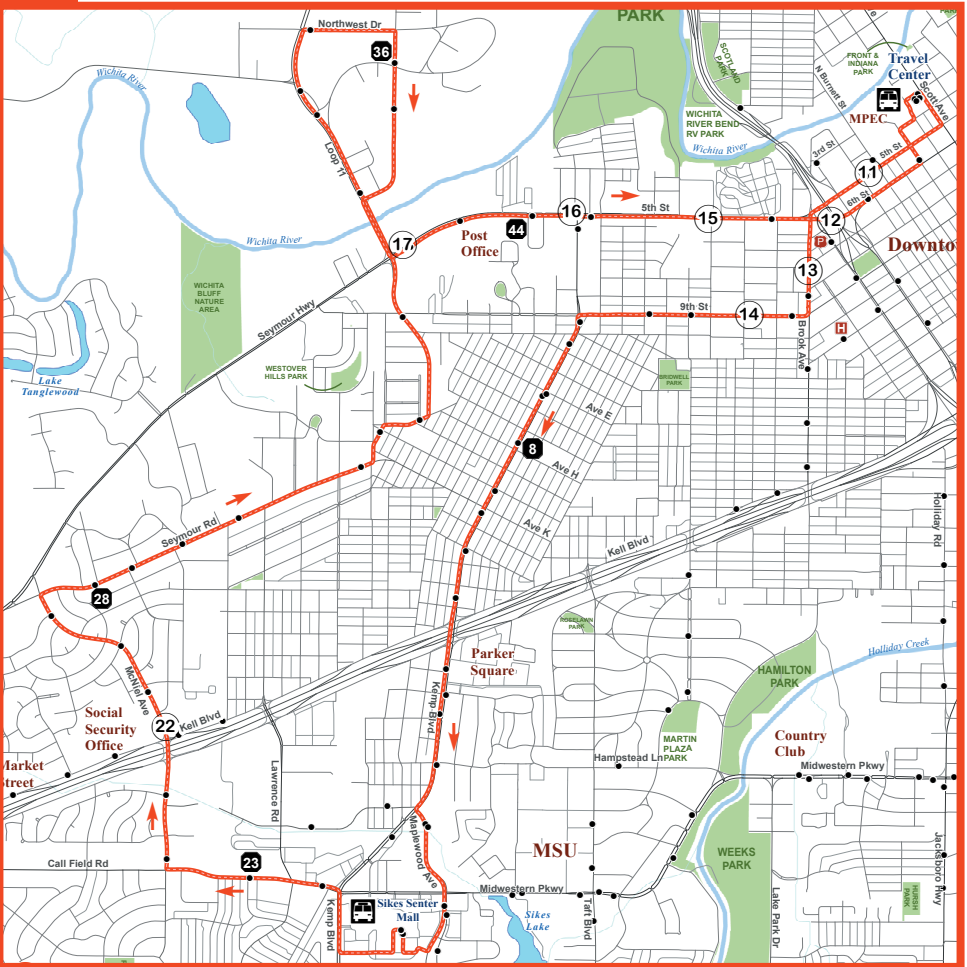

Falls Ride ROUTE 2 CENTRAL

LEGEND

-  TRAVEL CENTER
-  BUS STOP
-  SCHEDULED STOP

The number displayed correlates to the actual minute after the hour which the bus stops at a designated point.

FARES

Adult Fare:.....	\$1.50
Youth/Student:	\$0.75
Elderly/Disabled:	\$0.75
Deviations:	\$3.00
1 Transfer:	Free

761-RIDE