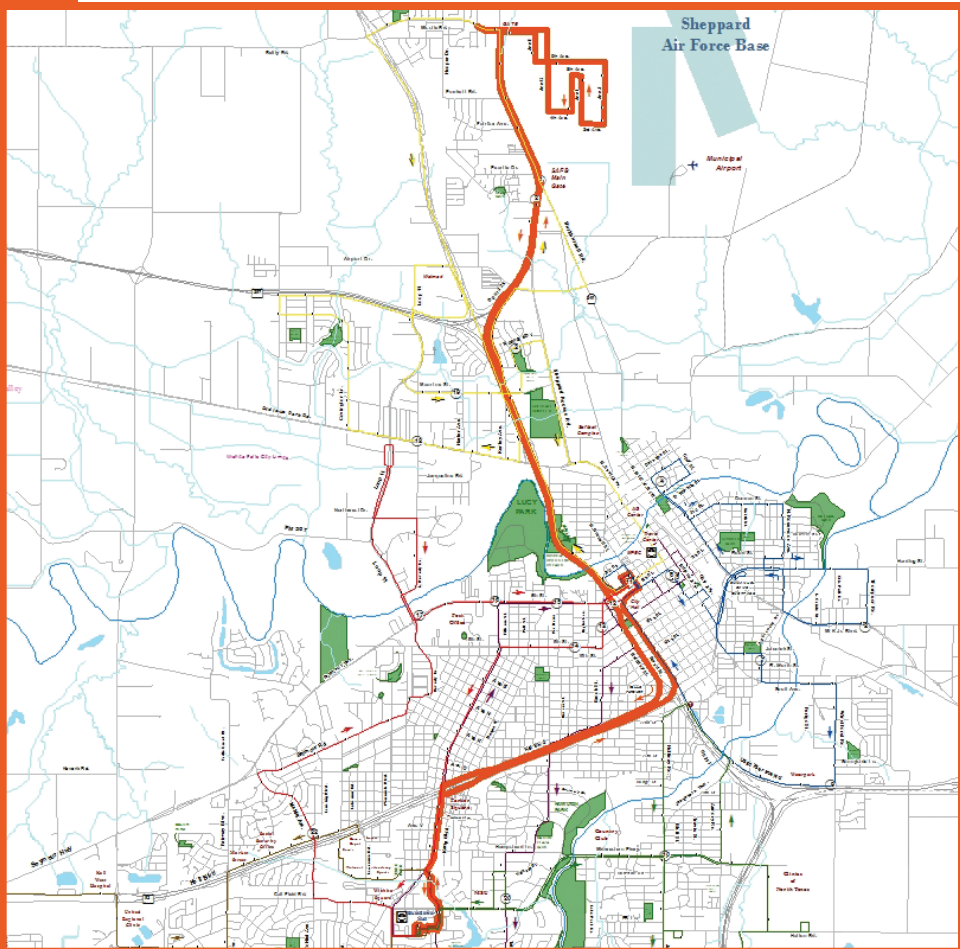

Falls Ride ROUTE 6 SHEPPARD EXPRESS

LEGEND

TRAVEL CENTER

BUS STOP

SCHEDULED STOP

The number displayed correlates to the actual minute after the hour which the bus stops at a designated point.

FARES

Adult Fare:.....	\$1.50
Youth/Student:	\$0.75
Elderly/Disabled:	\$0.75
Express:	\$2.00
1 Transfer:	Free

761-RIDE

ROUTE 6 SCHEDULE

Monday - Friday

	Sikes Senter	Transfer Station	SAFB Main Gate	SAFB on Base	Sikes Senter
		45	53	0	
	6:30 AM	6:45 AM	6:53 AM	7:00 AM	7:30 AM
	7:30 AM	7:45 AM	7:53 AM	8:00 AM	8:30 AM
	8:30 AM	8:45 AM	8:53 AM	9:00 AM	9:30 AM
	9:30 AM	9:45 AM	9:53 AM	10:00 AM	10:30 AM
	10:30 AM	10:45 AM	10:53 AM	11:00 AM	11:30 AM
	11:30 AM	11:45 AM	11:53 AM	12:00 PM	12:30 PM
	12:30 PM	12:45 PM	12:53 PM	1:00 PM	1:30 PM
	1:30 PM	1:45 PM	1:53 PM	2:00 PM	2:30 PM
	2:30 PM	2:45 PM	2:53 PM	3:00 PM	3:30 PM
	3:30 PM	3:45 PM	3:53 PM	4:00 PM	4:30 PM
	4:30 PM	4:45 PM	4:53 PM	5:00 PM	5:30 PM
	5:30 PM	5:45 PM	5:53 PM	6:00 PM	6:30 PM
	6:30 PM	6:45 PM	6:53 PM	7:00 PM	7:30 PM
	7:30 PM	--	7:53 PM	8:00 PM	8:30 PM
	8:30 PM	--	8:53 PM	9:00 PM	9:30 PM
FRIDAY	9:30 PM	--	9:53 PM	10:00 PM	10:30 PM
	10:30 PM	--	10:53 PM	11:00 PM	11:30 PM
	11:30 PM	--	11:53 PM	12:00 AM	--

ROUTE 6 STOPS

-  Sikes Senter
Kell East at Parker Square
-  Travel Center
-  SAFB Main Gate
-  On Base
Missile Rd and Ave A
Ave B near 9th Ave
9th near Ave F
Ave J across Sagebrush
Ave J across Tumbleweed
Ave J near 5th Ave
Ave H at Cooper Hall
Ave G and 5th Ave