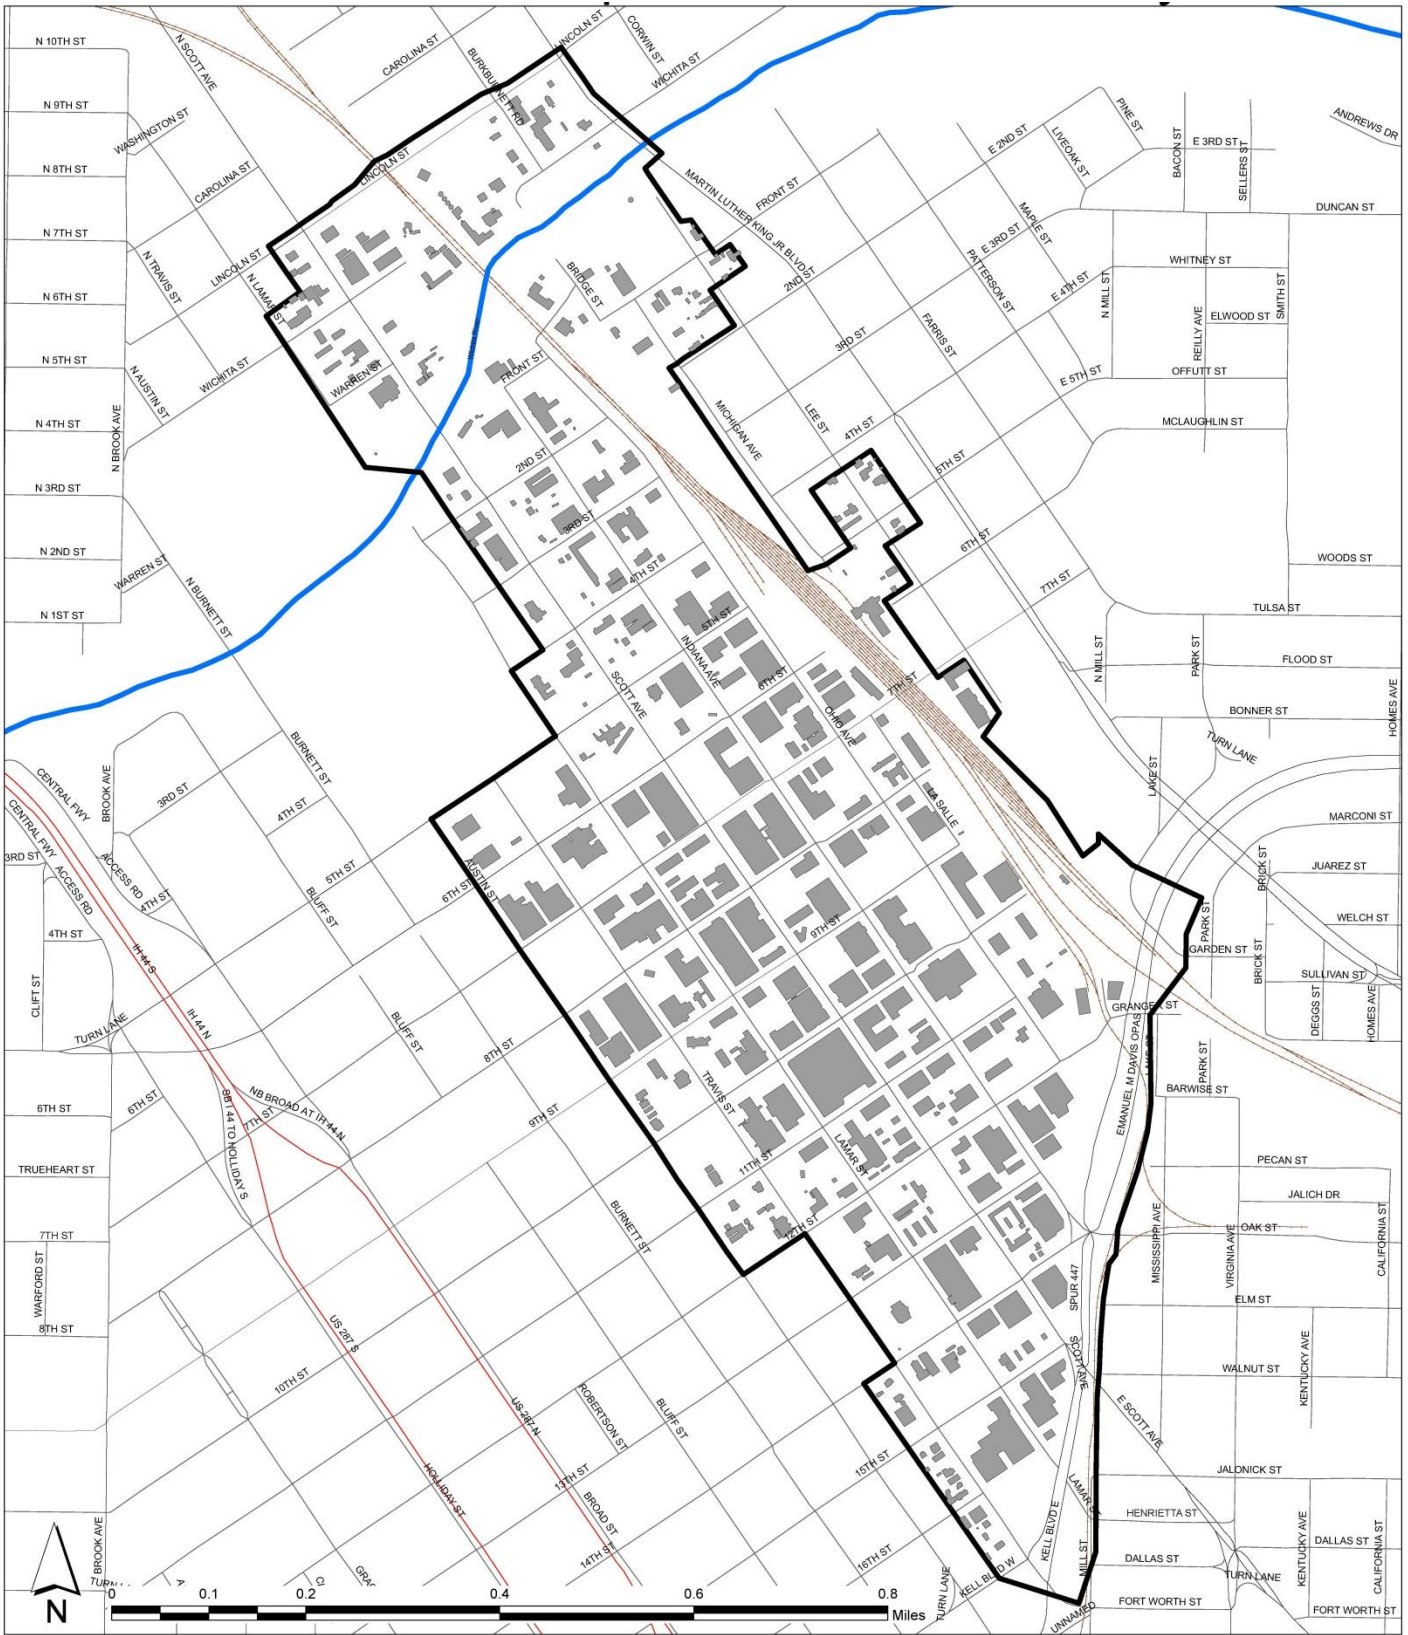

# TIF Reinvestment Zone #4 – Created 03-17-15

**Disclaimer**  
 The City of Wichita Falls has attempted to verify the accuracy of the information contained in the following map at the time of publication. The City of Wichita Falls assumes no liability for any errors, omissions, or inaccuracies in the information provided regardless of how caused. This product is for informational purposes and may not have been prepared for or be suitable for legal, engineering, or surveying purposes. It does not represent an on-the-ground survey and represents only the approximate relative location of property boundaries