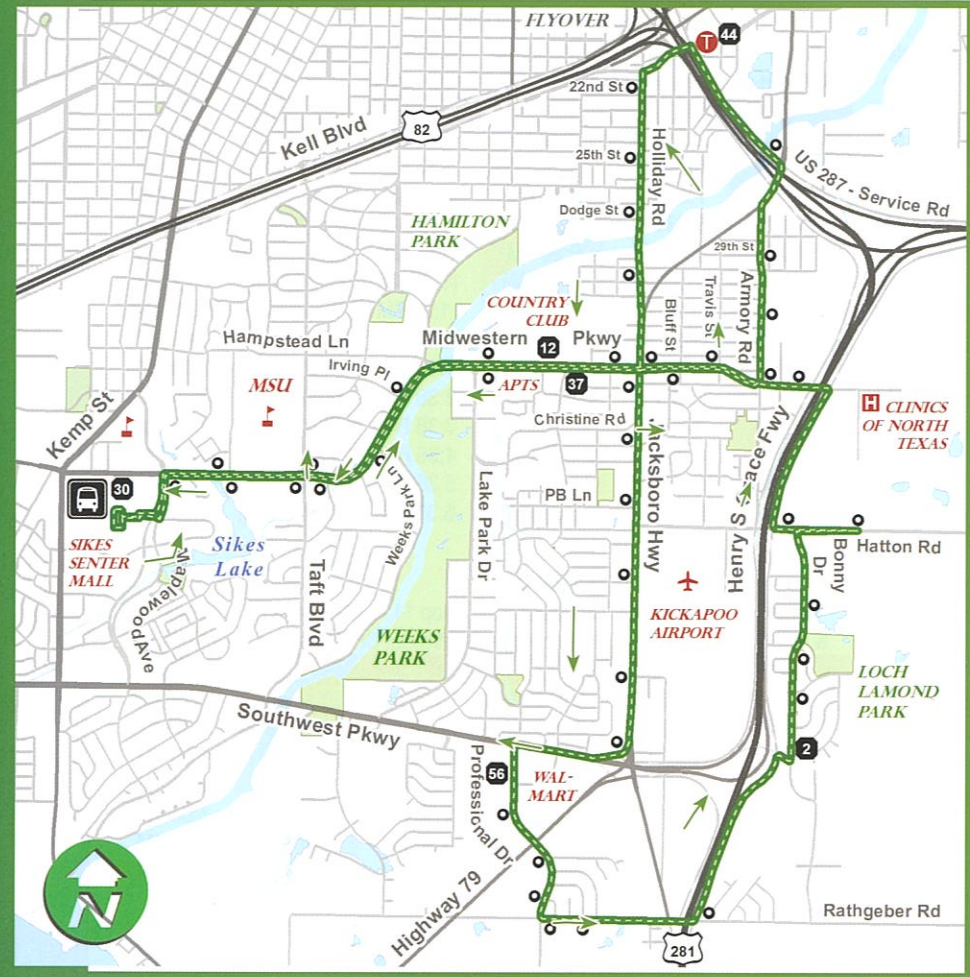

SCHEDULE INFORMATION

Arrive at the bus stop at least 5 minutes early. Designated stops are identified by bus stop signs throughout Wichita Falls.

Make sure the bus has come to a complete stop and allow exiting passengers to leave the bus before boarding.

When the bus is approximately a block away from your stop, pull the signal cord located above the window or notify the driver.

- 30** Sikes Senter
Maplewood and Midwestern
Midwestern and LJ Rodriguez
Midwestern and Taft
Midwestern and Cedar Elm
Midwestern and Weeks Park
Midwestern at Woodlands Apt.
- 37** Midwestern and Southmoor
Midwestern and Bluff
Armory and Midwestern
- 44** US 287 and 21st
Holiday and 22nd
Holiday and 25th

ROUTE 3 STOPS

- 56** Professional at Entry 1
Professional at Entry 5
- 12** Midwestern at Country Club
Midwestern and Flo
Professional and Madiliz
Rathgeber at Park Stone
Rathgeber and US 281 Access
- 2** Bonny and Colleen
- Holiday and Dodge
Holiday and 31st
Jacksboro and Midwestern
Jacksboro and Christine
Jacksboro and Oakhurst
Jacksboro and Glendale
Jacksboro at Building Block
Jacksboro and Echo Ln
Jacksboro before Hwy. 79
- Bonny and Loch Lamond
Bonny and Devonshire
Bonny and N Glencoe
Faith Refuge
Hatton at US 281 Access
* Clinics of North Texas
Midwestern at Sterling House
Midwestern and 37th
Midwestern and Jacksboro Hwy
Midwestern and Manor Ln

- 30** Sikes Senter
- 37** Midwestern and Southmoor
- 44** US 287 and 21st
- 56** Professional at Entry 1
- 12** Midwestern at Country Club
- 2** Bonny and Colleen

*AS REQUESTED

ROUTE 3 SOUTHEAST

LEGEND

- TRANSFER STATION
- TRANSFER POINT
- BUS STOP
- SCHEDULED STOP