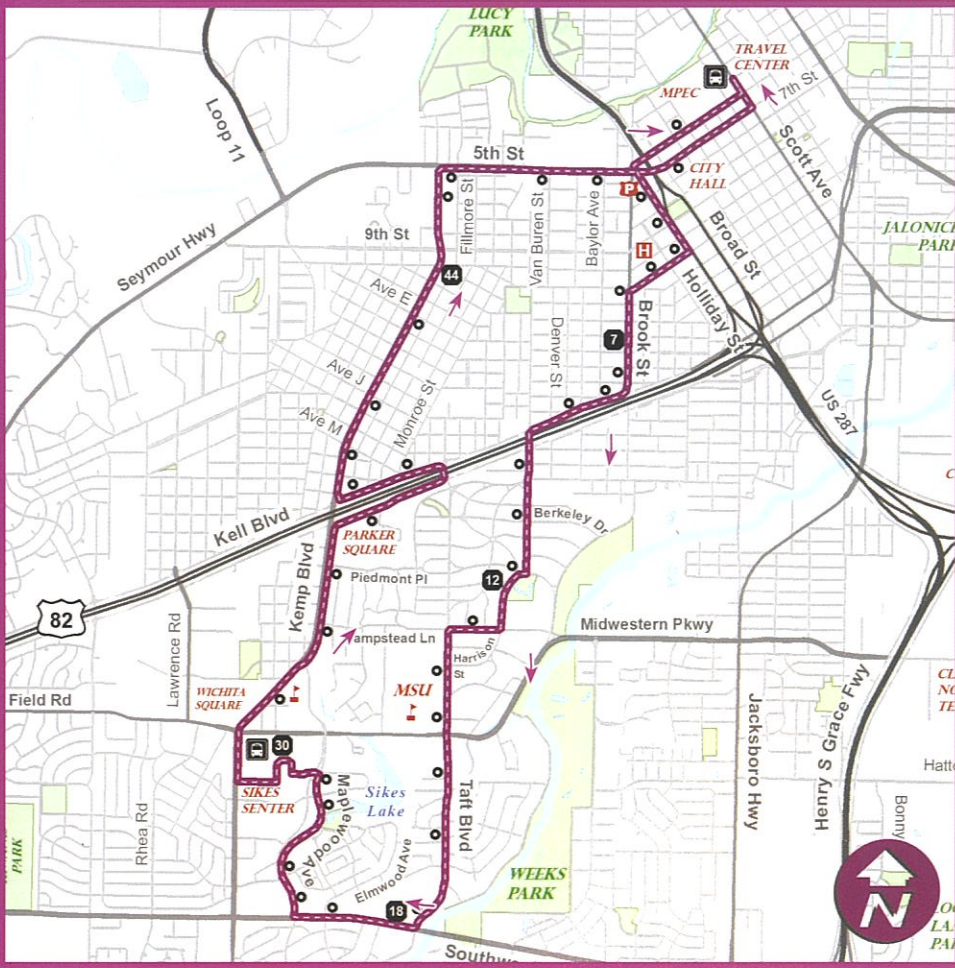

ROUTE 7 CONNECTOR

LEGEND

- TRANSFER STATION
- BUS STOP
- SCHEDULED STOP

The number displayed correlates to the actual minute after the hour which the bus stops at a designated point.

FARES

- Adult Fare:.....\$1.50
- Youth/Student:\$0.75
- Elderly/Disabled:\$0.75
- Deviations:\$3.00
- 1 Transfer:Free

761-RIDE

ROUTE 7 SCHEDULE

Monday - Friday

Transfer Station	Brook & Collins	Harrison & Farington	SW Pkwy at Heritage Chur.	Sikes Senter	Kemp & 10th	Transfer Station
	7	12	18	30	44	
5:00 AM	5:07 AM	5:12 AM	5:18 AM	5:30 AM	5:44 AM	6:00 AM
6:00 AM	6:07 AM	6:12 AM	6:18 AM	6:30 AM	6:44 AM	7:00 AM
7:00 AM	7:07 AM	7:12 AM	7:18 AM	7:30 AM	7:44 AM	8:00 AM
8:00 AM	8:07 AM	8:12 AM	8:18 AM	8:30 AM	8:44 AM	9:00 AM
9:00 AM	9:07 AM	9:12 AM	9:18 AM	9:30 AM	9:44 AM	10:00 AM
10:00 AM	10:07 AM	10:12 AM	10:18 AM	10:30 AM	10:44 AM	11:00 AM
11:00 AM	11:07 AM	11:12 AM	11:18 AM	11:30 AM	11:44 AM	12:00 PM
12:00 PM	12:07 PM	12:12 PM	12:18 PM	12:30 PM	12:44 PM	1:00 PM
1:00 PM	1:07 PM	1:12 PM	1:18 PM	1:30 PM	1:44 PM	2:00 PM
2:00 PM	2:07 PM	2:12 PM	2:18 PM	2:30 PM	2:44 PM	3:00 PM
3:00 PM	3:07 PM	3:12 PM	3:18 PM	3:30 PM	3:44 PM	4:00 PM
4:00 PM	4:07 PM	4:12 PM	4:18 PM	4:30 PM	4:44 PM	5:00 PM
5:00 PM	5:07 PM	5:12 PM	5:18 PM	5:30 PM	5:44 PM	6:00 PM
6:00 PM	6:07 PM	6:12 PM	6:18 PM	6:30 PM	6:44 PM	7:00 PM

Saturday

Transfer Station	Brook & Collins	Harrison & Farington	SW Pkwy at Heritage Chur.	Sikes Senter	Kemp & 10th	Transfer Station
	7	12	18	30	44	
10:00 AM	10:07 AM	10:12 AM	10:18 AM	10:30 AM	10:44 AM	11:00 AM
11:00 AM	11:07 AM	11:12 AM	11:18 AM	11:30 AM	11:44 AM	12:00 PM
12:00 PM	12:07 PM	12:12 PM	12:18 PM	12:30 PM	12:44 PM	1:00 PM
1:00 PM	1:07 PM	1:12 PM	1:18 PM	1:30 PM	1:44 PM	2:00 PM
2:00 PM	2:07 PM	2:12 PM	2:18 PM	2:30 PM	2:44 PM	3:00 PM
3:00 PM	3:07 PM	3:12 PM	3:18 PM	3:30 PM	3:44 PM	4:00 PM
4:00 PM	4:07 PM	4:12 PM	4:18 PM	4:30 PM	4:44 PM	5:00 PM