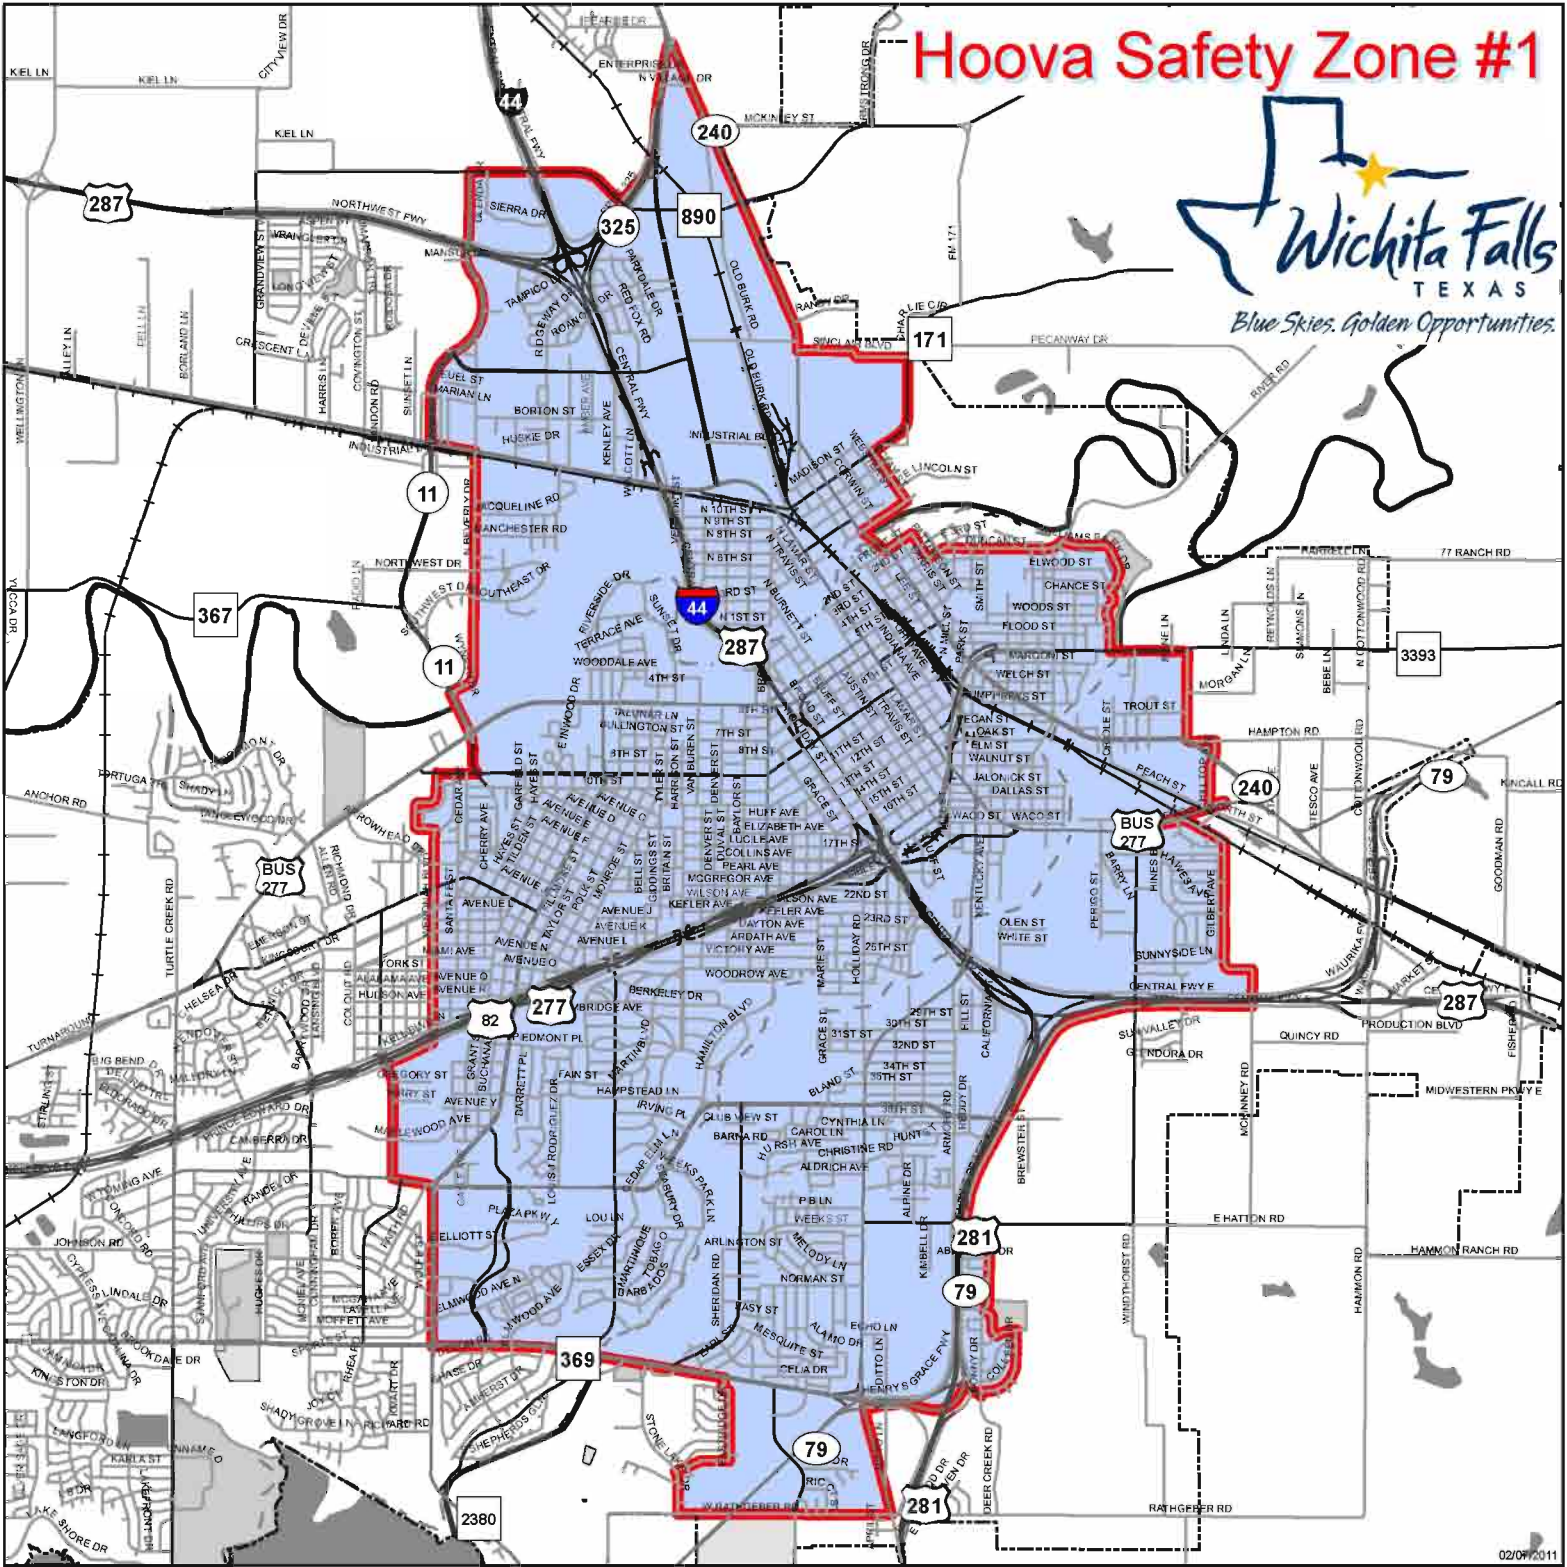

# "VC Safety Zone #2" Gang Injunction Zone

tabbles®  
**A**  
EXHIBIT

# Hoova Safety Zone #1

PLM Safety Zone 1  
with 50 ft Buffer from inner edge

Map for Illustrative Purposes Only

1 inch equals 3,333 feet

# North Side Crips "NSC" Gang Injunction Zone

# Wichita Gang Injunction Zone