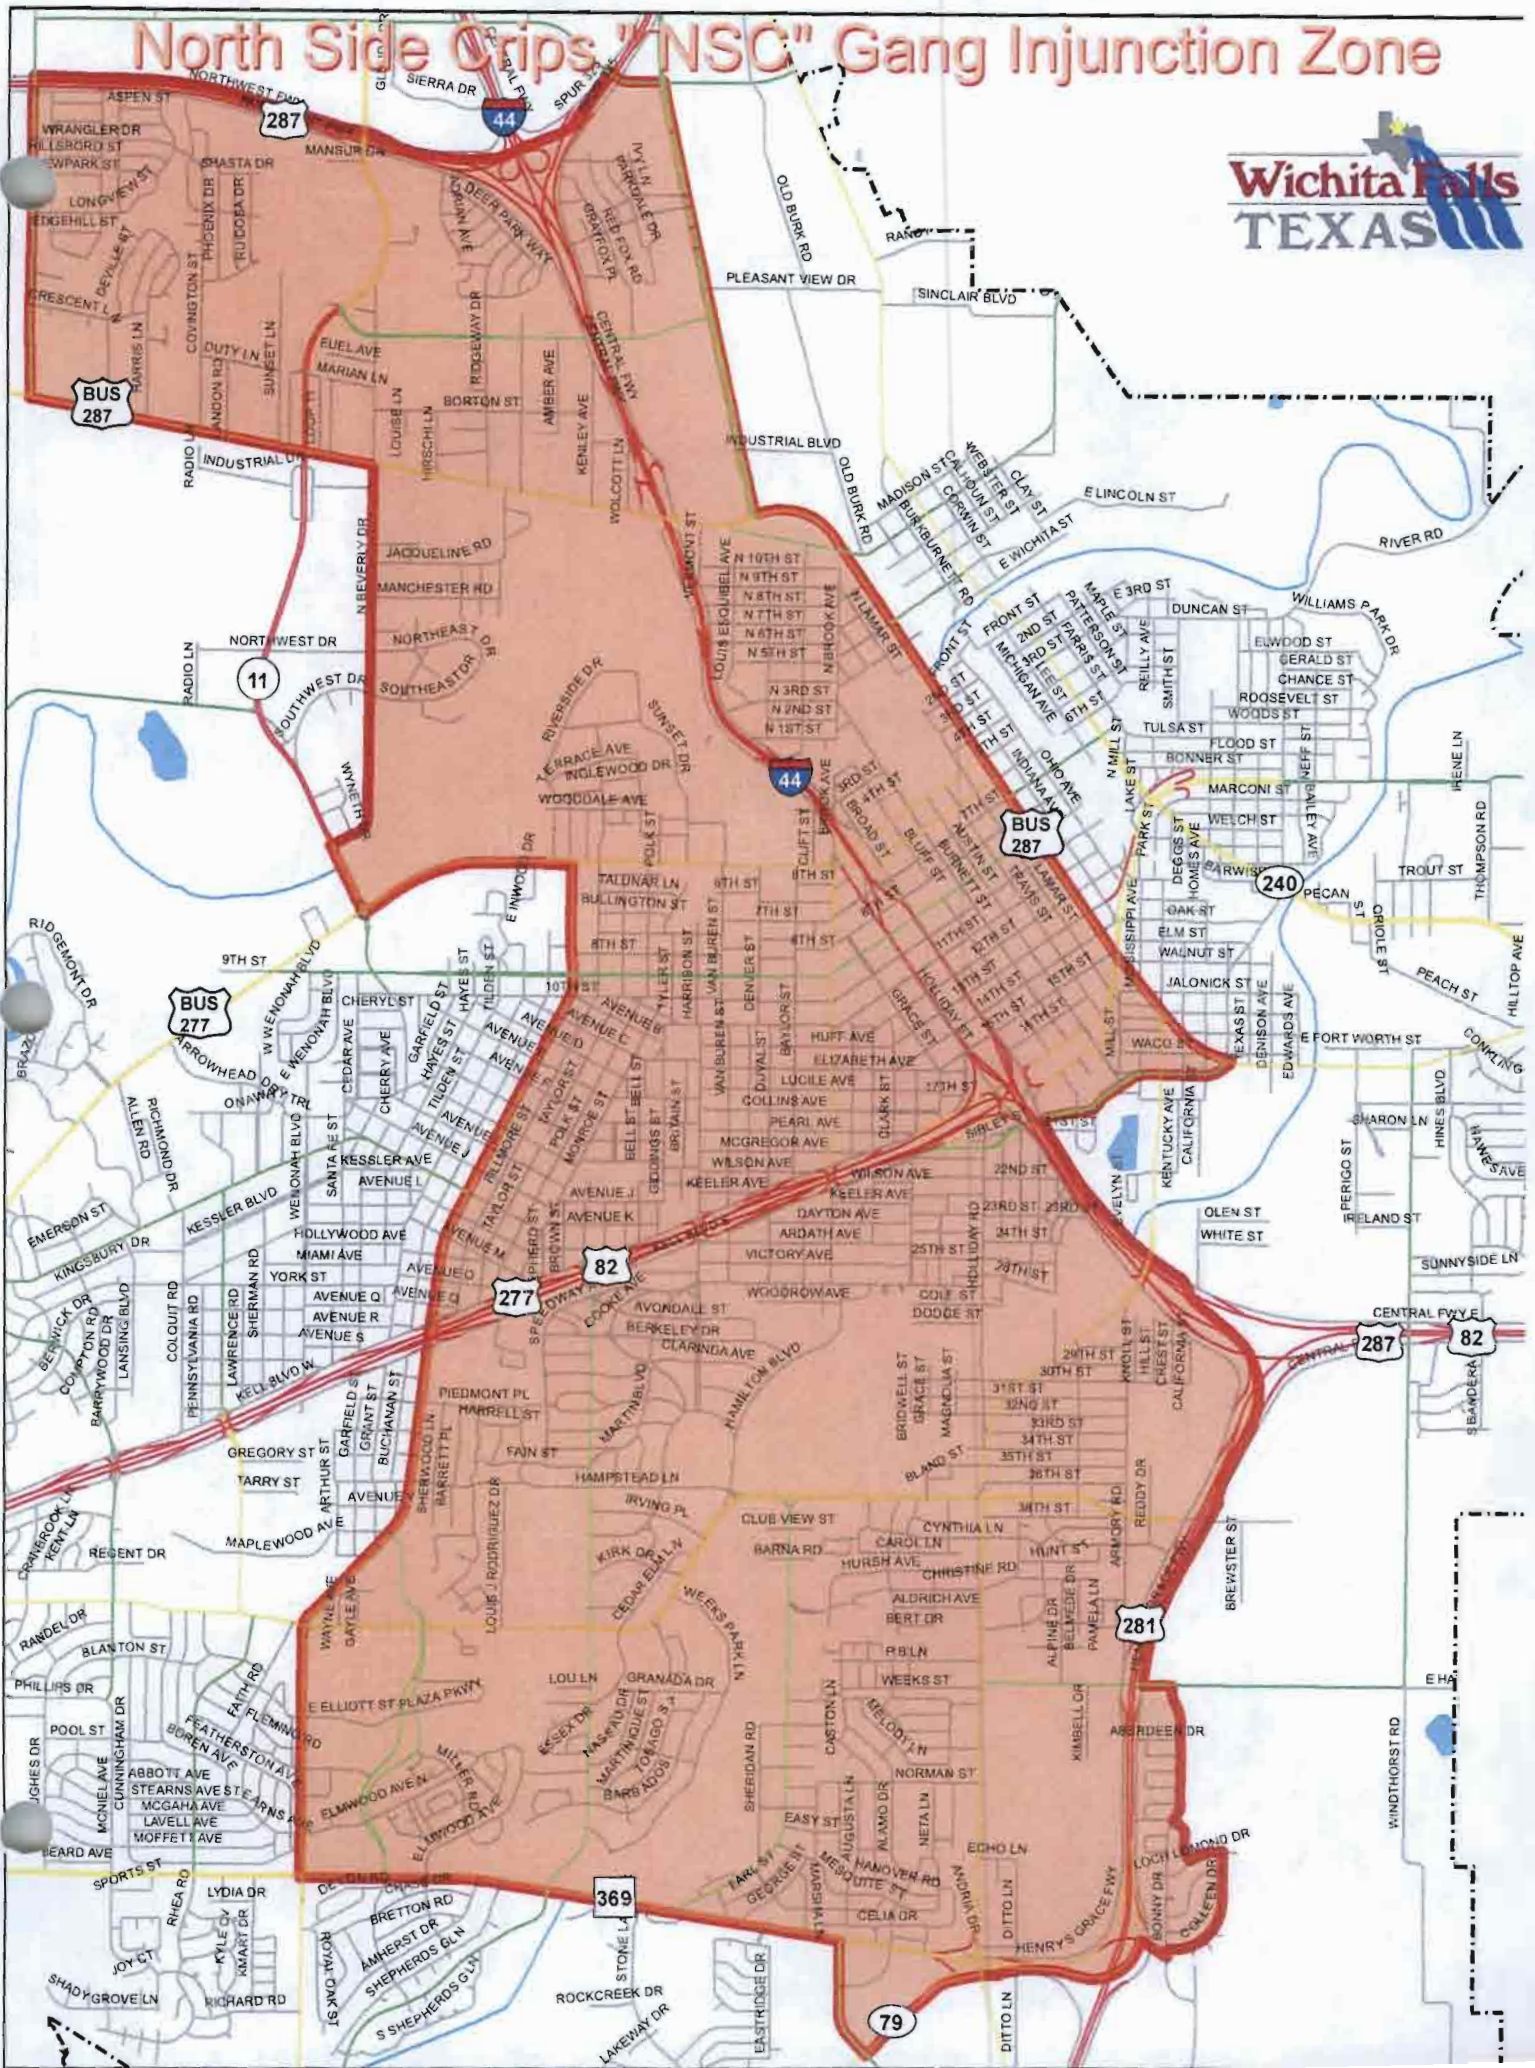

# "VC Safety Zone #2" Gang Injunction Zone

tabbles®  
**A**  
EXHIBIT

# Hoova Safety Zone #1

PLM Safety Zone 1  
with 50 ft Buffer from inner edge

Map for Illustrative Purposes Only

1 inch equals 3,333 feet

# North Side Crips "NSC" Gang Injunction Zone

# Wichita Gang Injunction Zone