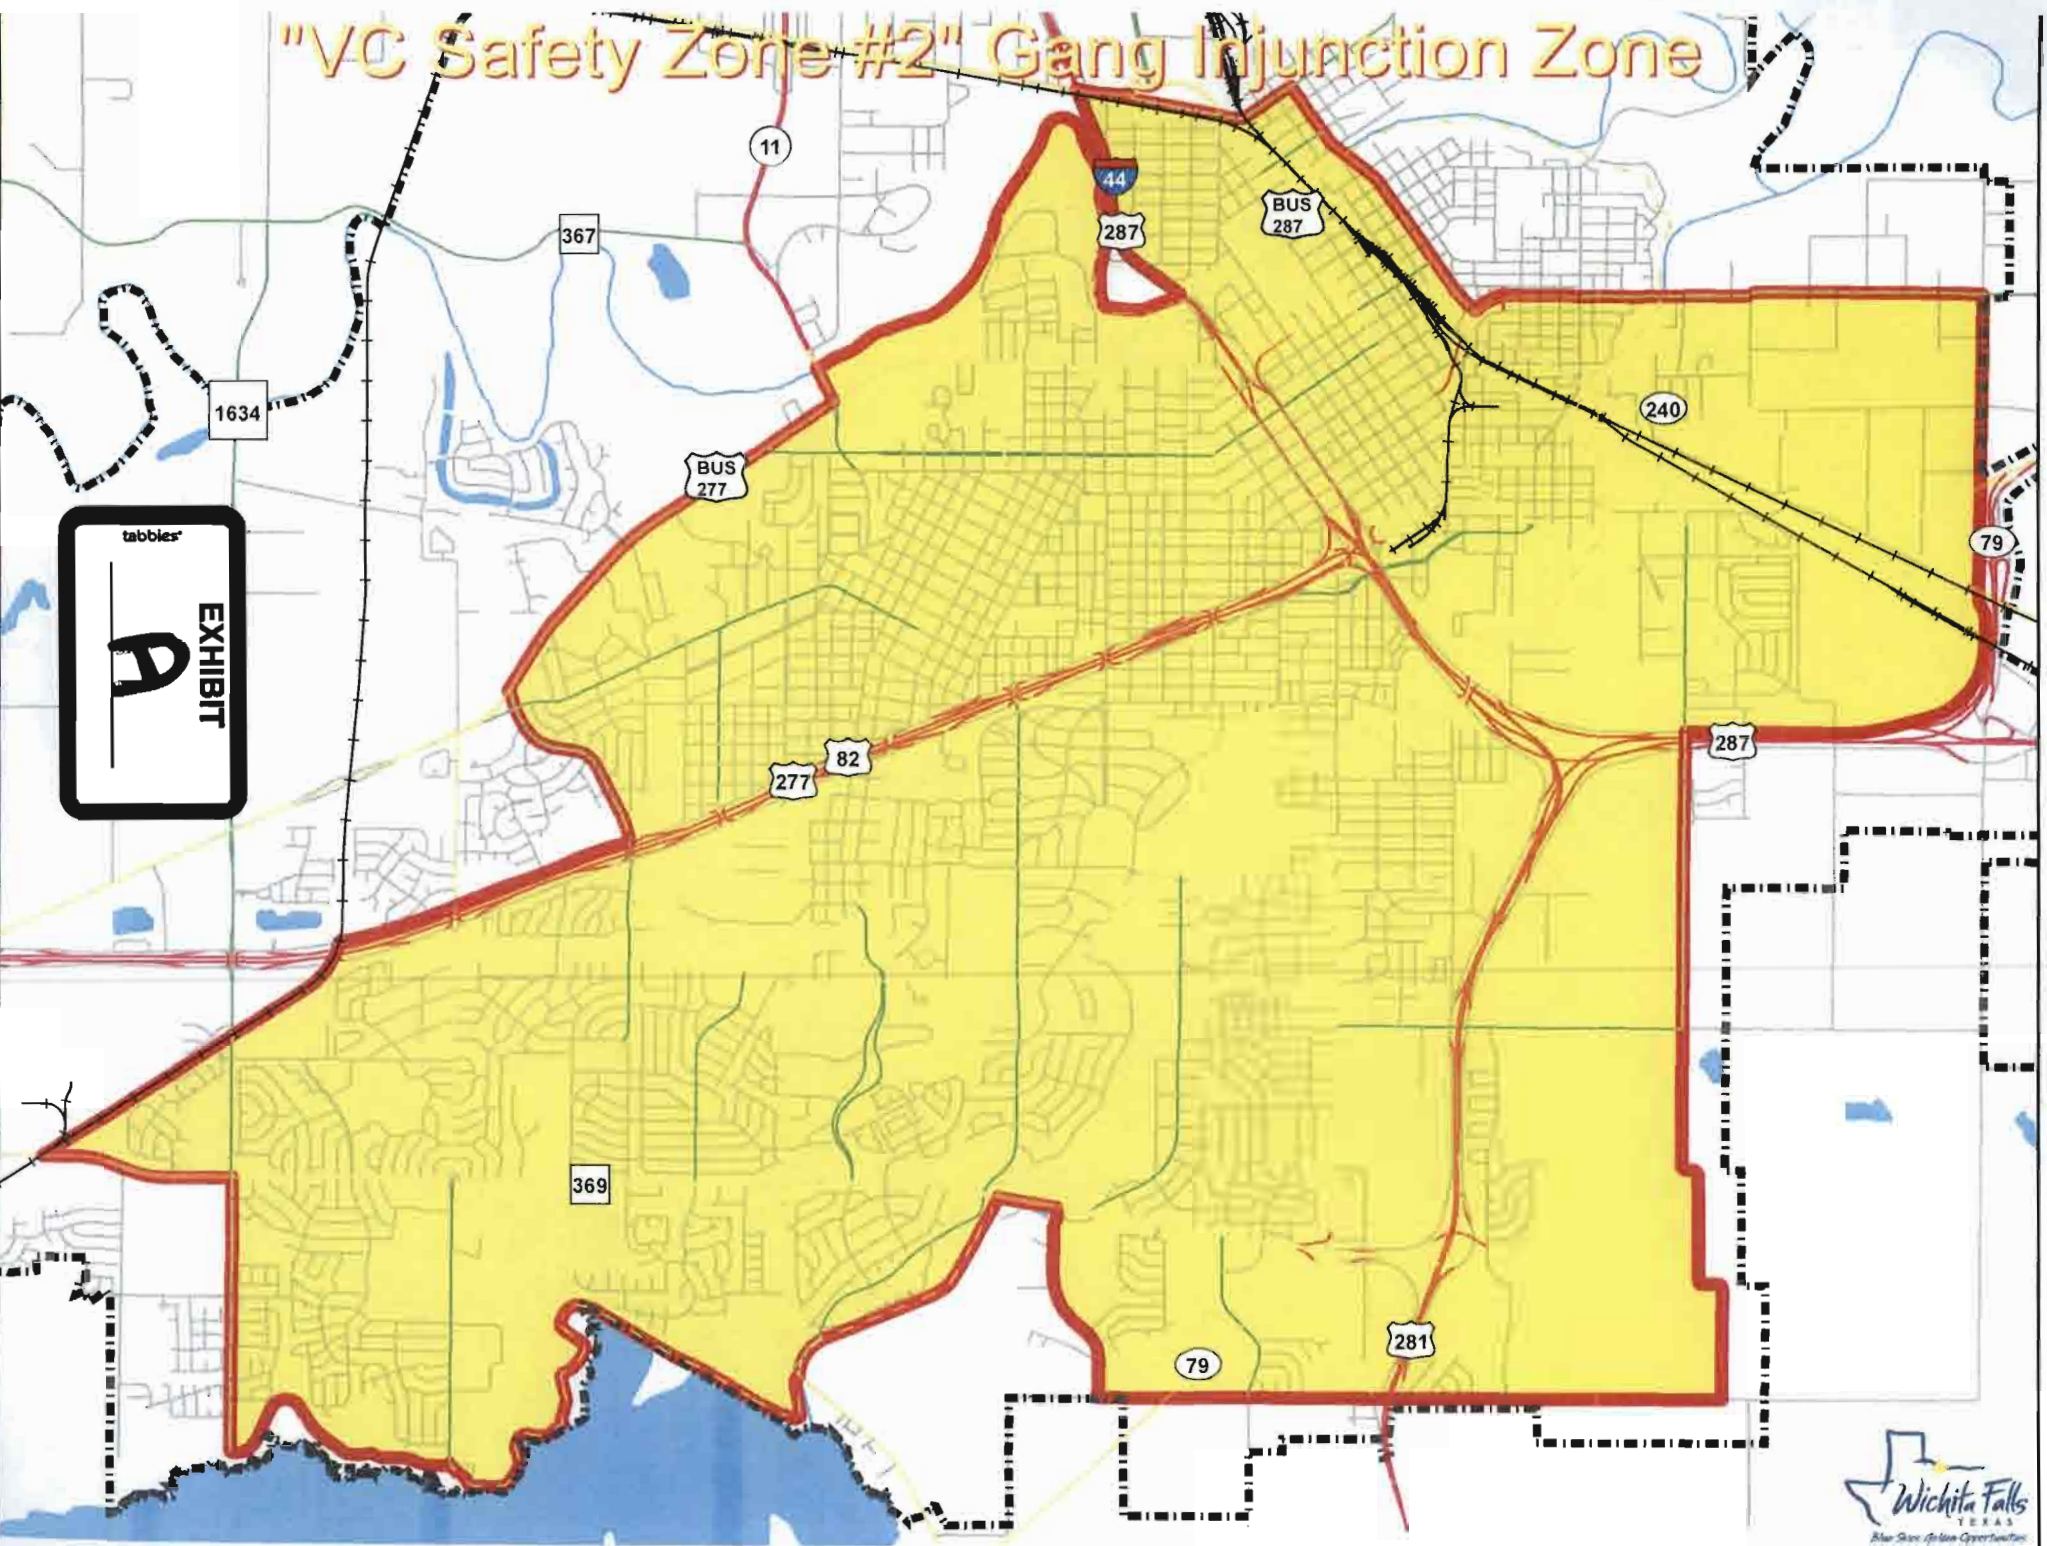

# "VC Safety Zone #2" Gang Injunction Zone

tabbles®  
**A**  
EXHIBIT

# Hoova Safety Zone #1

PLM Safety Zone 1  
with 50 ft Buffer from inner edge

Map for Illustrative Purposes Only

1 inch equals 3,333 feet

# North Side Crips "NSC" Gang Injunction Zone

# Wichita Gang Injunction Zone