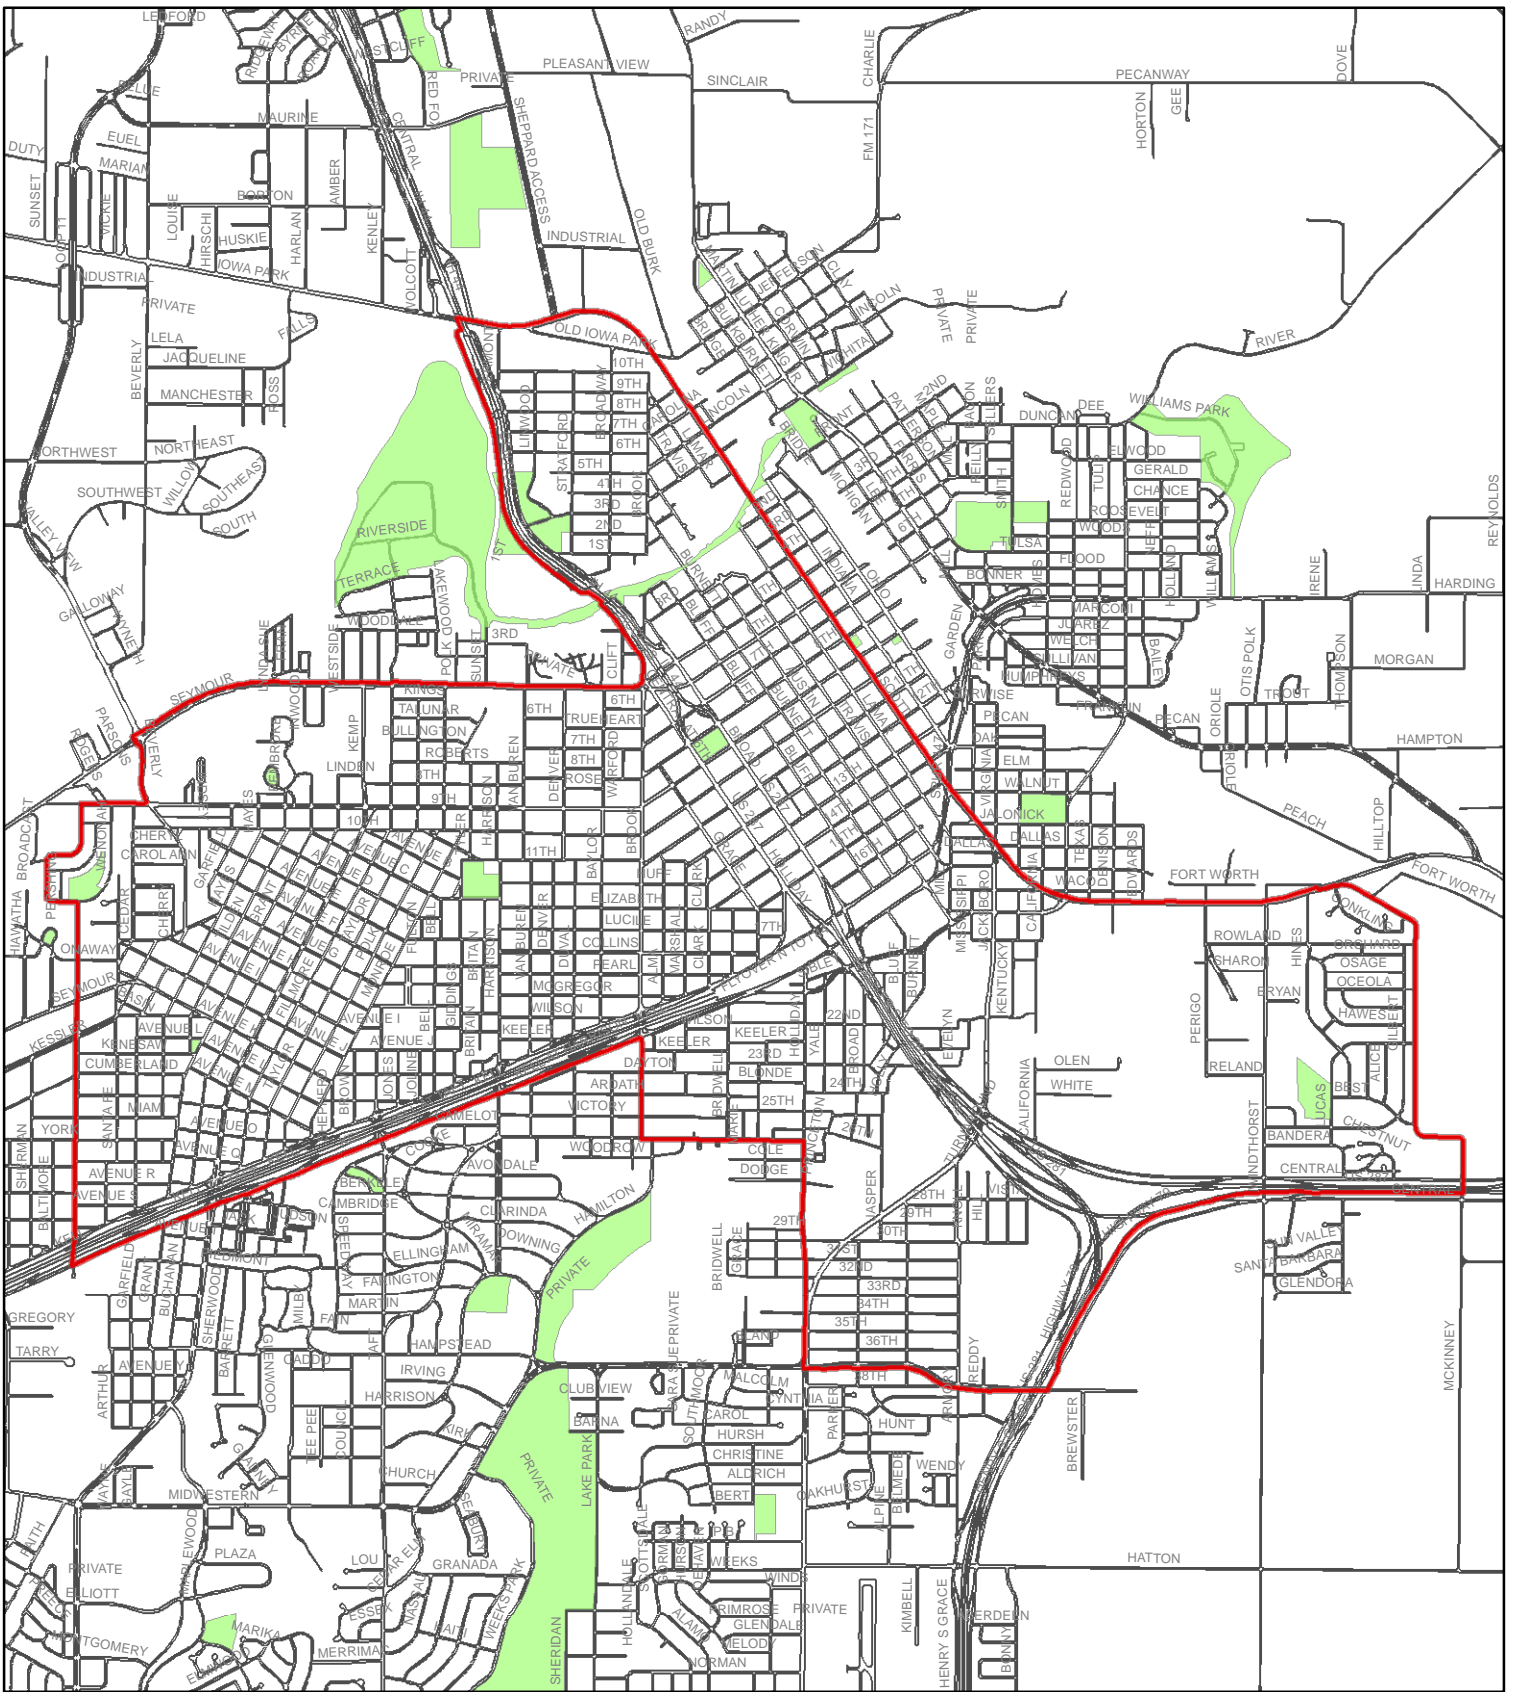

# "VC Safety Zone #2" Gang Injunction Zone

tabbles®  
**A**  
EXHIBIT

# Hoova Safety Zone #1

PLM Safety Zone 1  
with 50 ft Buffer from inner edge

Map for Illustrative Purposes Only

1 inch equals 3,333 feet

# North Side Crips "NSC" Gang Injunction Zone

# Wichita Gang Injunction Zone